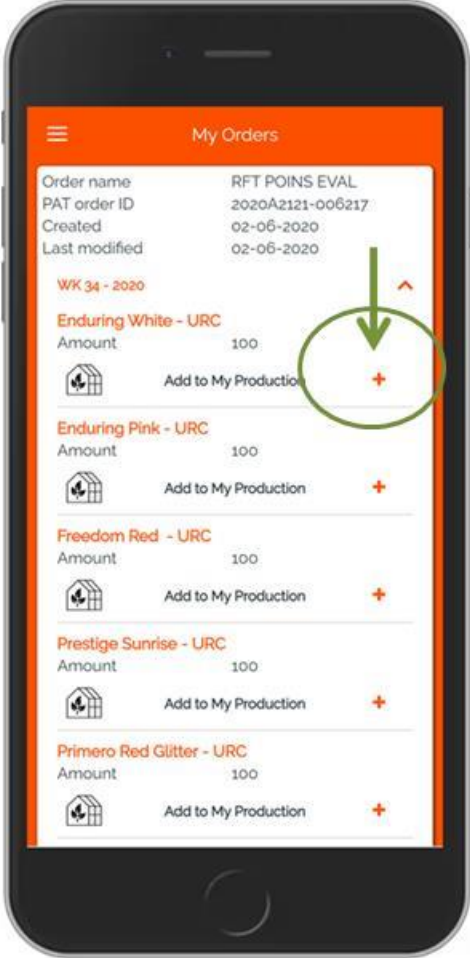

- a. Add any relevant descriptions
- b. Upload any relevant photos

Step 4: Select Ask Question

- a. Click on your question to add additional information or photos

All asked questions will be listed on this page and organized by latest entry on top. Our experts will review the questions and provide a response within the app.

Check in here to view their response. Answered questions will show a green icon next to the question.

Dümmen Orange OnTarget app:

My Orders

Connect to your orders for a quick reference on what will be heading your way. This feature is only available for direct customers with their Dümmen Orange Customer ID attached to their account. Visit 'My Orders' page to view orders connected to your account.

Select the down caret icon to view the varieties within an order. These varieties can be added directly to your production page by selecting the + icon.

DÜMMEN ORANGE®

for you