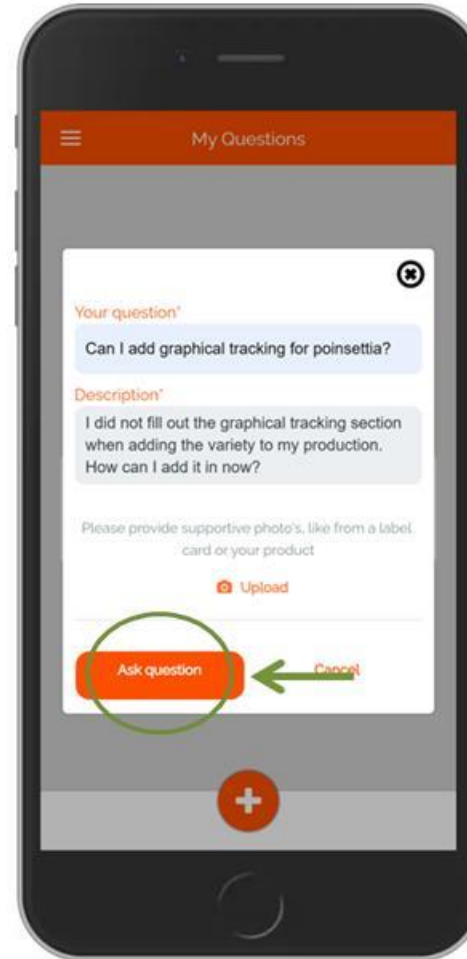

Dümmen
Orange
OnTarget

OnTarget Guide to mobile app

Overview

- The Dümme Orange OnTarget app is a cultivation tool that supports growers to produce floricultural products in the best possible way.
- It provides growth strategies, information about pests and diseases, a logbook for observations and measurements and a direct chat option with our technical experts.
- This app helps you run your business with lower risks and higher future margins. The app also works offline and colleagues can collaborate in the logbook.
- Everyone can use this app to browse through our complete assortment. Our customers have exclusive access to all features.

Where to download

- The Dümme Orange OnTarget app is available for smartphones and tablets. Open the app store and search for "Dümme Orange" or "OnTarget" to install it on your device.

Dümmen Orange OnTarget app:

My Questions

Get connected with our experts to **get hands-on support** for any cultural, variety or general needs.

Step 1: Visit 'My Questions' page

Step 2: Select + icon on the bottom banner

Step 3: Enter your question

- a. Add any relevant descriptions
- b. Upload any relevant photos

Step 4: Select Ask Question

- a. Click on your question to add additional information or photos

All asked questions will be listed on this page and organized by latest entry on top. Our experts will review the questions and provide a response within the app.