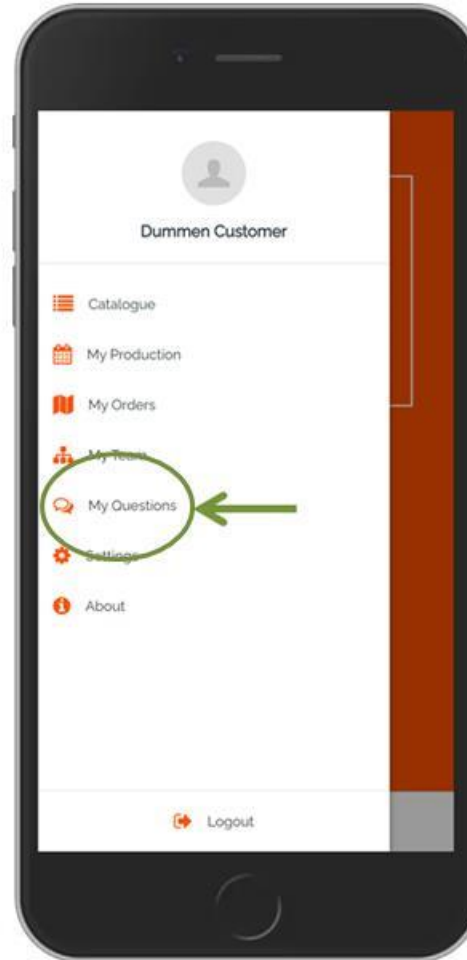

Dümmen
Orange
OnTarget

OnTarget Guide to mobile app

Overview

- The Dümme Orange OnTarget app is a cultivation tool that supports growers to produce floricultural products in the best possible way.
- It provides growth strategies, information about pests and diseases, a logbook for observations and measurements and a direct chat option with our technical experts.
- This app helps you run your business with lower risks and higher future margins. The app also works offline and colleagues can collaborate in the logbook.
- Everyone can use this app to browse through our complete assortment. Our customers have exclusive access to all features.

Where to download

- The Dümme Orange OnTarget app is available for smartphones and tablets. Open the app store and search for "Dümme Orange" or "OnTarget" to install it on your device.

Dümmen Orange OnTarget app:

My Questions

Get connected with our experts to **get hands-on support** for any cultural, variety or general needs.

Step 1: Visit 'My Questions' page

Step 2: Select + icon on the bottom banner

Step 3: Enter your question

- a. Add any relevant descriptions
- b. Upload any relevant photos

Step 4: Select Ask Question

- a. Click on your question to add additional information or photos

All asked questions will be listed on this page and organized by latest entry on top. Our experts will review the questions and provide a response within the app.