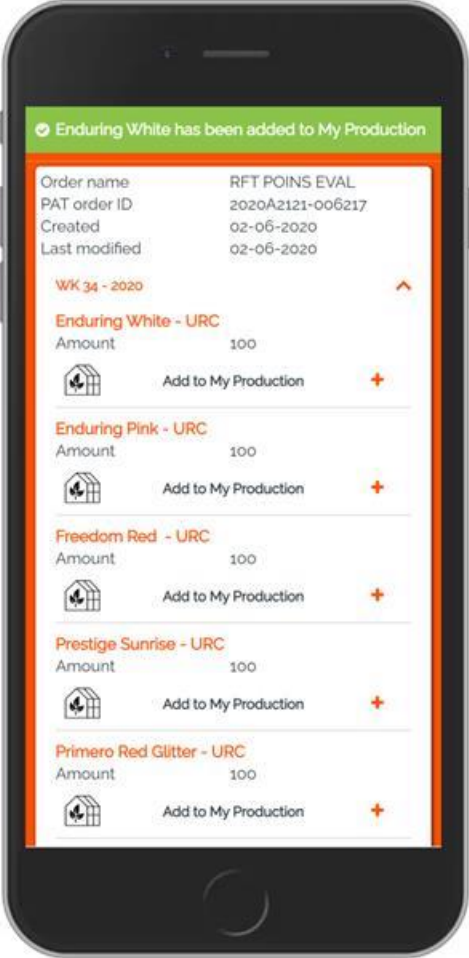

Dümmen
Orange
OnTarget

OnTarget Guide to mobile app

Overview

- The Dümme Orange OnTarget app is a cultivation tool that supports growers to produce floricultural products in the best possible way.
- It provides growth strategies, information about pests and diseases, a logbook for observations and measurements and a direct chat option with our technical experts.
- This app helps you run your business with lower risks and higher future margins. The app also works offline and colleagues can collaborate in the logbook.
- Everyone can use this app to browse through our complete assortment. Our customers have exclusive access to all features.

- a. Add any relevant descriptions
- b. Upload any relevant photos

Step 4: Select Ask Question

- a. Click on your question to add additional information or photos

All asked questions will be listed on this page and organized by latest entry on top. Our experts will review the questions and provide a response within the app.

Check in here to view their response. Answered questions will show a green icon next to the question.

Dümmen Orange OnTarget app:

My Orders

Connect to your orders for a quick reference on what will be heading your way. This feature is only available for direct customers with their Dümmen Orange Customer ID attached to their account. Visit 'My Orders' page to view orders connected to your account.

Select the down caret icon to view the varieties within an order. These varieties can be added directly to your production page by selecting the + icon.

DÜMMEN ORANGE®

for you