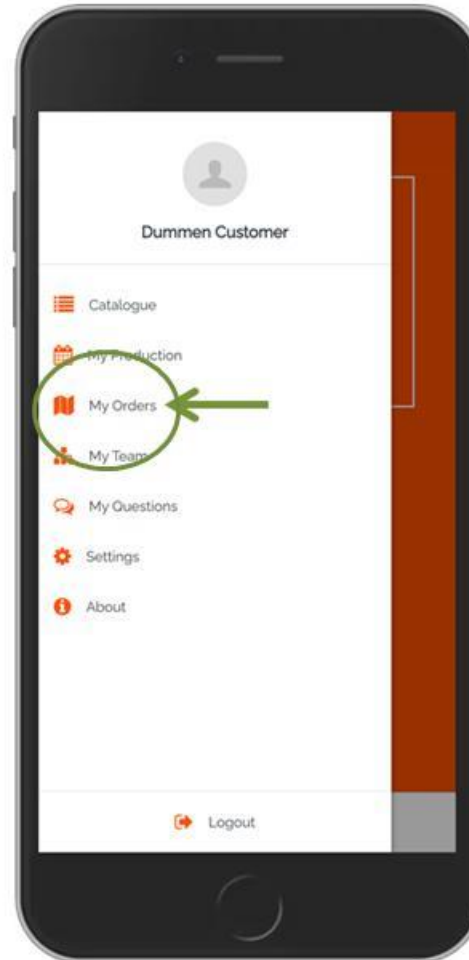

Dümmen
Orange
OnTarget

OnTarget Guide to mobile app

Overview

- The Dümme Orange OnTarget app is a cultivation tool that supports growers to produce floricultural products in the best possible way.
- It provides growth strategies, information about pests and diseases, a logbook for observations and measurements and a direct chat option with our technical experts.
- This app helps you run your business with lower risks and higher future margins. The app also works offline and colleagues can collaborate in the logbook.
- Everyone can use this app to browse through our complete assortment. Our customers have exclusive access to all features.

- a. Add any relevant descriptions
- b. Upload any relevant photos

Step 4: Select Ask Question

- a. Click on your question to add additional information or photos

All asked questions will be listed on this page and organized by latest entry on top. Our experts will review the questions and provide a response within the app.

Check in here to view their response. Answered questions will show a green icon next to the question.

Dümmen Orange OnTarget app:

My Orders

Connect to your orders for a quick reference on what will be heading your way. This feature is only available for direct customers with their Dümmen Orange Customer ID attached to their account. Visit 'My Orders' page to view orders connected to your account.

Select the down caret icon to view the varieties within an order. These varieties can be added directly to your production page by selecting the + icon.

DÜMMEN ORANGE®

for you