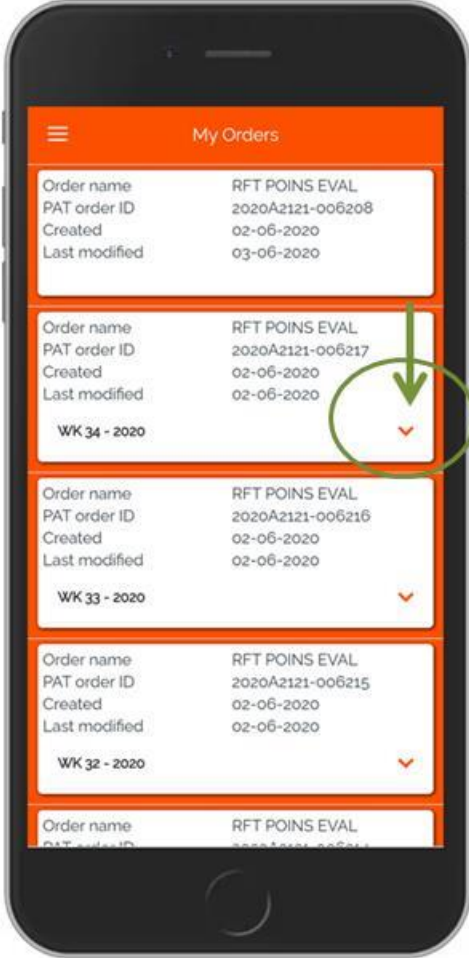

- a. Add any relevant descriptions
- b. Upload any relevant photos

Step 4: Select Ask Question

- a. Click on your question to add additional information or photos

All asked questions will be listed on this page and organized by latest entry on top. Our experts will review the questions and provide a response within the app.

Check in here to view their response. Answered questions will show a green icon next to the question.

Dümmen Orange OnTarget app:

My Orders

Connect to your orders for a quick reference on what will be heading your way. This feature is only available for direct customers with their Dümmen Orange Customer ID attached to their account. Visit 'My Orders' page to view orders connected to your account.

Select the down caret icon to view the varieties within an order. These varieties can be added directly to your production page by selecting the + icon.

DÜMMEN ORANGE®

for you