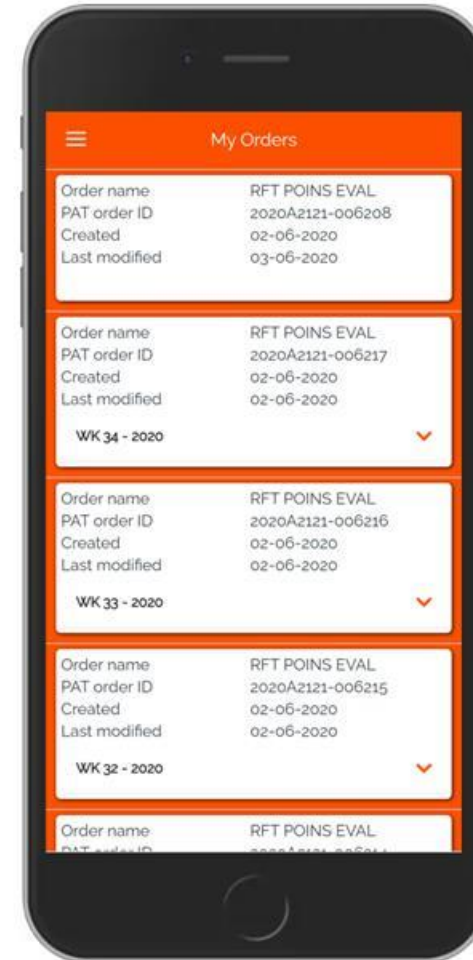

- a. Add any relevant descriptions
- b. Upload any relevant photos

Step 4: Select Ask Question

- a. Click on your question to add additional information or photos

All asked questions will be listed on this page and organized by latest entry on top. Our experts will review the questions and provide a response within the app.

Check in here to view their response. Answered questions will show a green icon next to the question.

Dümmen Orange OnTarget app:

My Orders

Connect to your orders for a quick reference on what will be heading your way. This feature is only available for direct customers with their Dümmen Orange Customer ID attached to their account. Visit 'My Orders' page to view orders connected to your account.

Select the down caret icon to view the varieties within an order. These varieties can be added directly to your production page by selecting the + icon.

DÜMMEN ORANGE®

for you