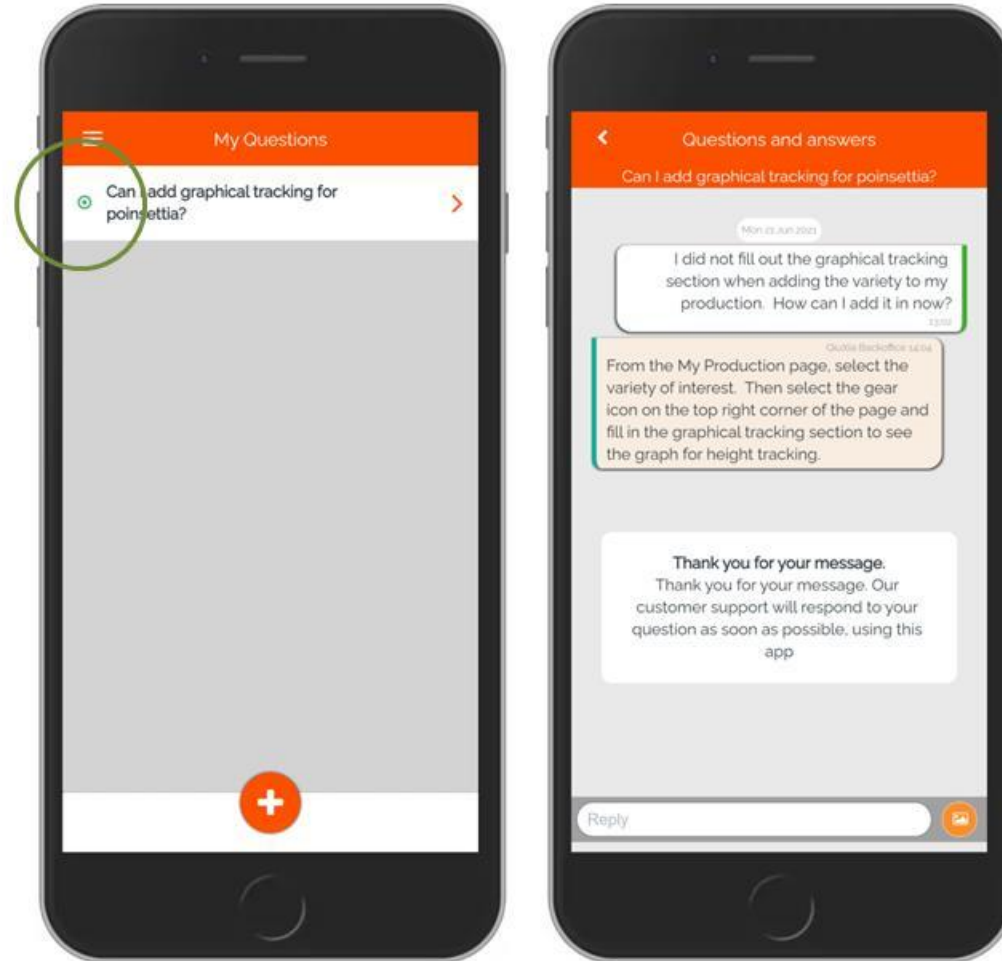

Dümmen
Orange
OnTarget

OnTarget Guide to mobile app

Overview

- The Dümme Orange OnTarget app is a cultivation tool that supports growers to produce floricultural products in the best possible way.
- It provides growth strategies, information about pests and diseases, a logbook for observations and measurements and a direct chat option with our technical experts.
- This app helps you run your business with lower risks and higher future margins. The app also works offline and colleagues can collaborate in the logbook.
- Everyone can use this app to browse through our complete assortment. Our customers have exclusive access to all features.

My Questions

Get connected with our experts to **get hands-on support** for any cultural, variety or general needs.

Step 1: Visit 'My Questions' page

Step 2: Select + icon on the bottom banner

Step 3: Enter your question

- a. Add any relevant descriptions
- b. Upload any relevant photos

Step 4: Select Ask Question

- a. Click on your question to add additional information or photos

All asked questions will be listed on this page and organized by latest entry on top. Our experts will review the questions and provide a response within the app.

Check in here to view their response. Answered questions will show a green icon next to the question.

Dümmen Orange OnTarget app:

My Orders

Connect to your orders for a quick reference on what will be heading your way. This feature is only available for direct customers with their Dümmen Orange Customer ID attached to their account. Visit 'My Orders' page to view orders connected to your account.